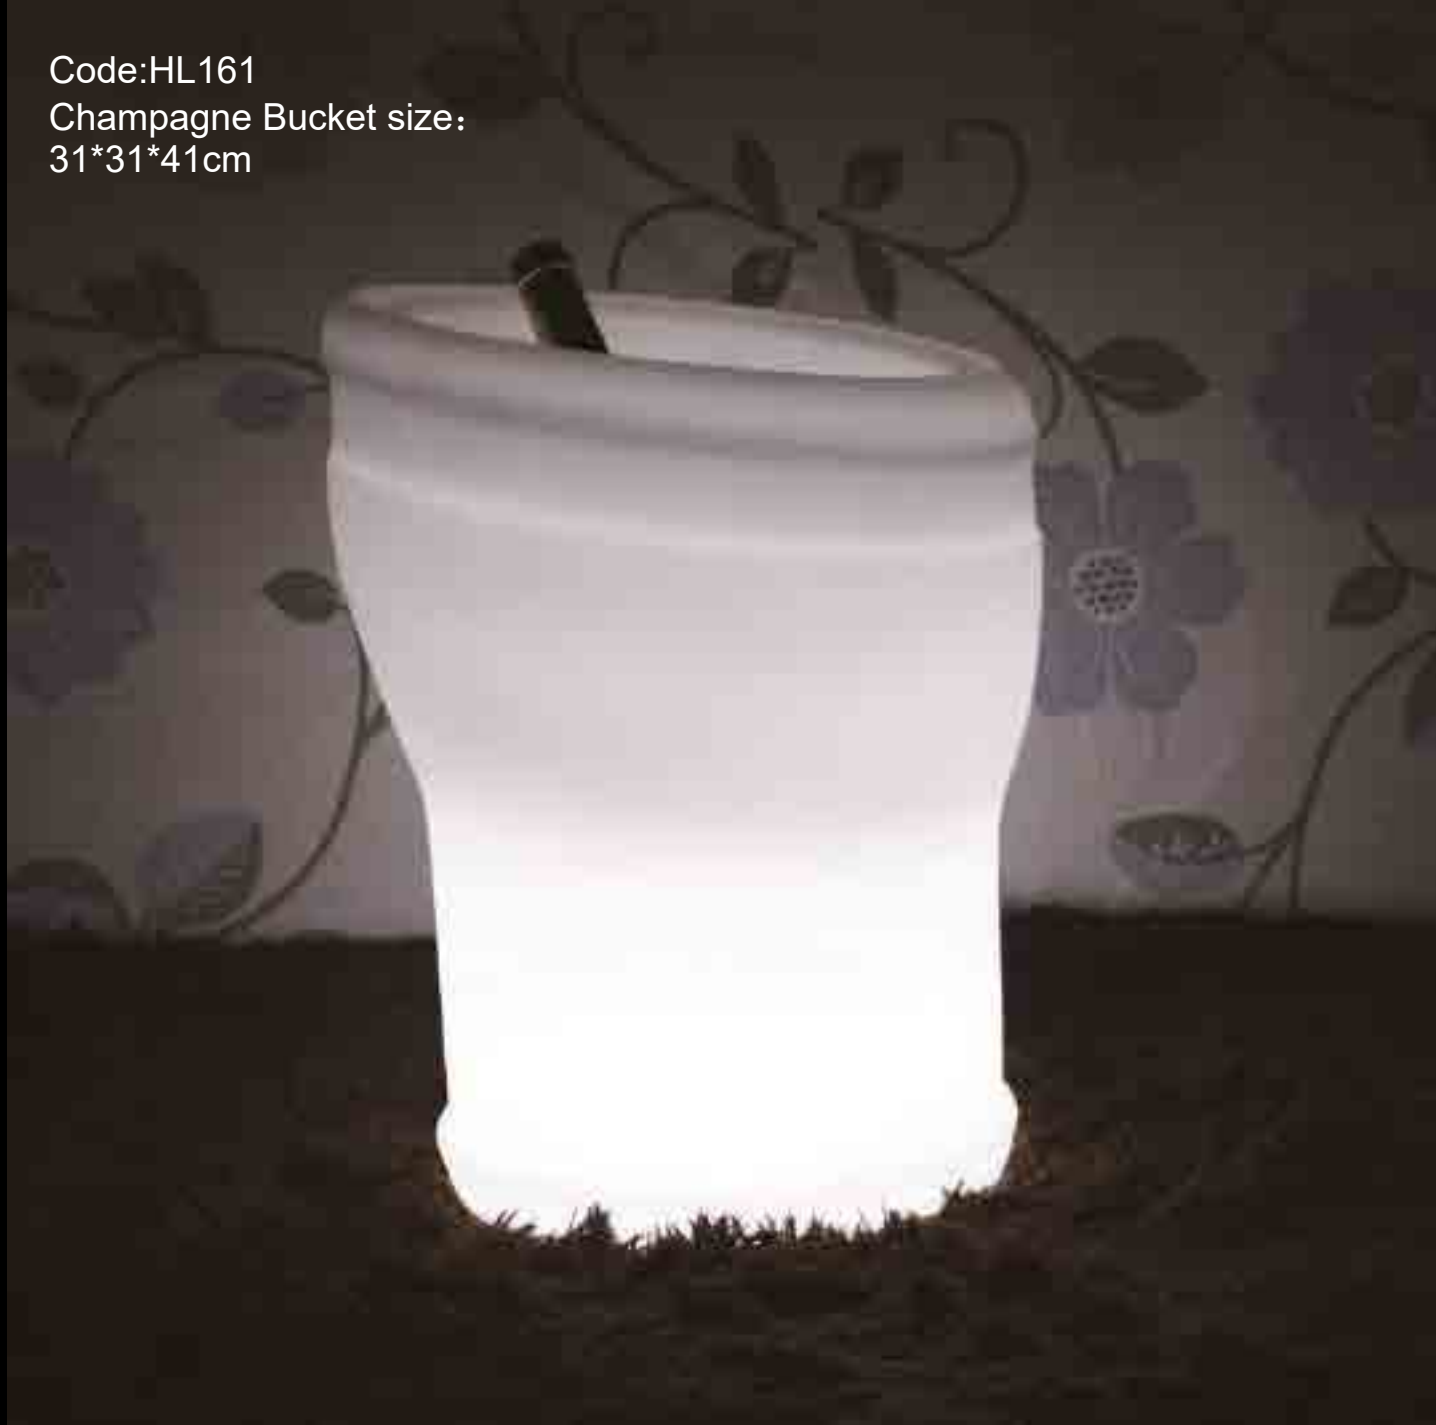

Code:HL161

Champagne Bucket size:
31*31*41cm