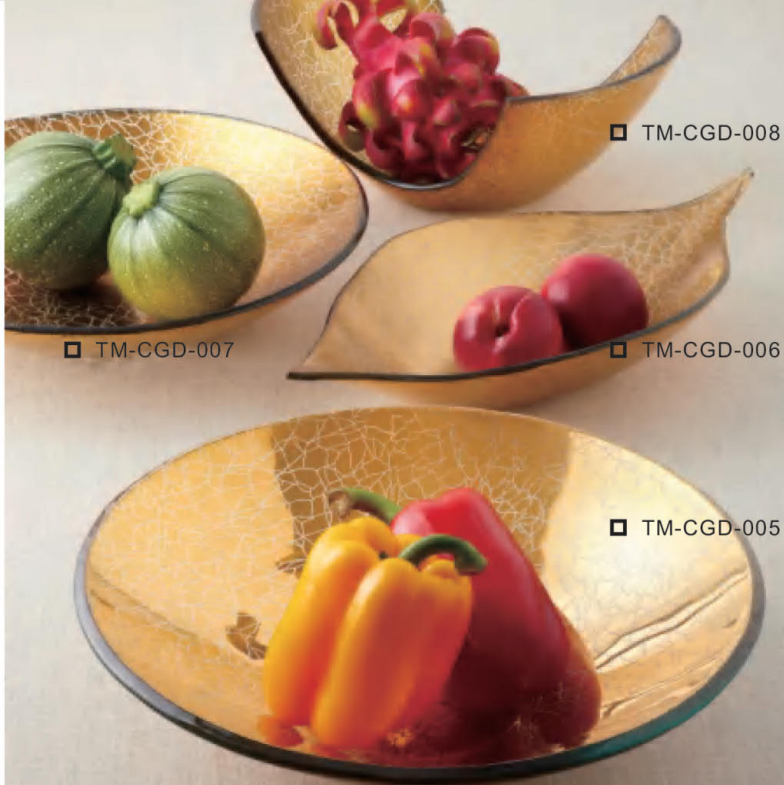

CUSTOM GLASS DINNERWARE

▣ TM-CGD-009

● / Size: Φ 250mm H70mm

▣ TM-CGD-010

● / Size: Φ 300mm H70mm

CUSTOM GLASS DINNERWARE

❑ TM-CGD-013

● / Size: Φ 205mm H115mm