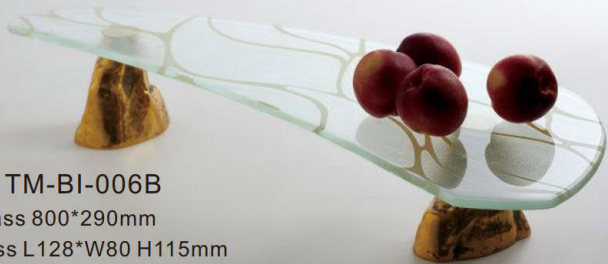

□ TM-BI-006B
Glass 800*290mm
Bass L128*W80 H115mm