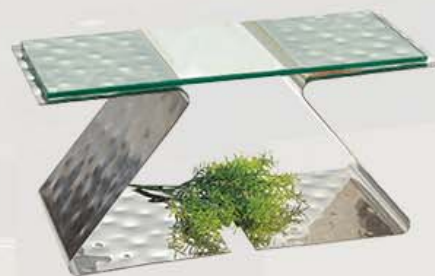

JL105
260x260xH240mm