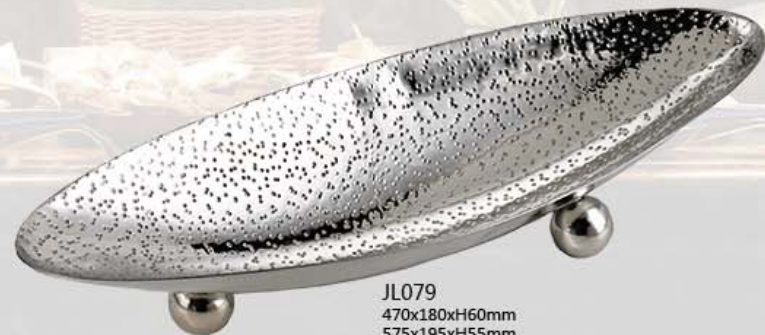

不锈钢制品
Stainless Steel Products

JL074
盘：255mm
架：280xH450mm

JL075
盘：150/230mm
架：H500mm

JL076
盘：280/210/180mm
架：H530mm

不锈钢制品
Stainless Steel Products

JL077
470x180xH60mm

JL078
盘：575x195xH55mm

JL079
470x180xH60mm
575x195xH55mm