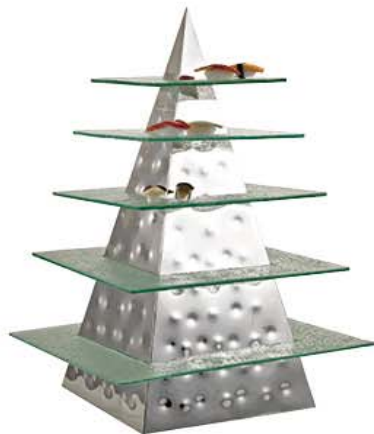

JL409
Ø360xH150mm

JL410
220x140xH320mm
320x105xH425mm

JL407
盘：670x190xH30mm
架：540x100xH300mm

JL408
盘：660x190xH30mm
架：470x100xH460mm

JL411
950xH780mm

JL412
790xH530mm

不锈钢制品
Stainless Steel Products

JL413
350x350xH800mm