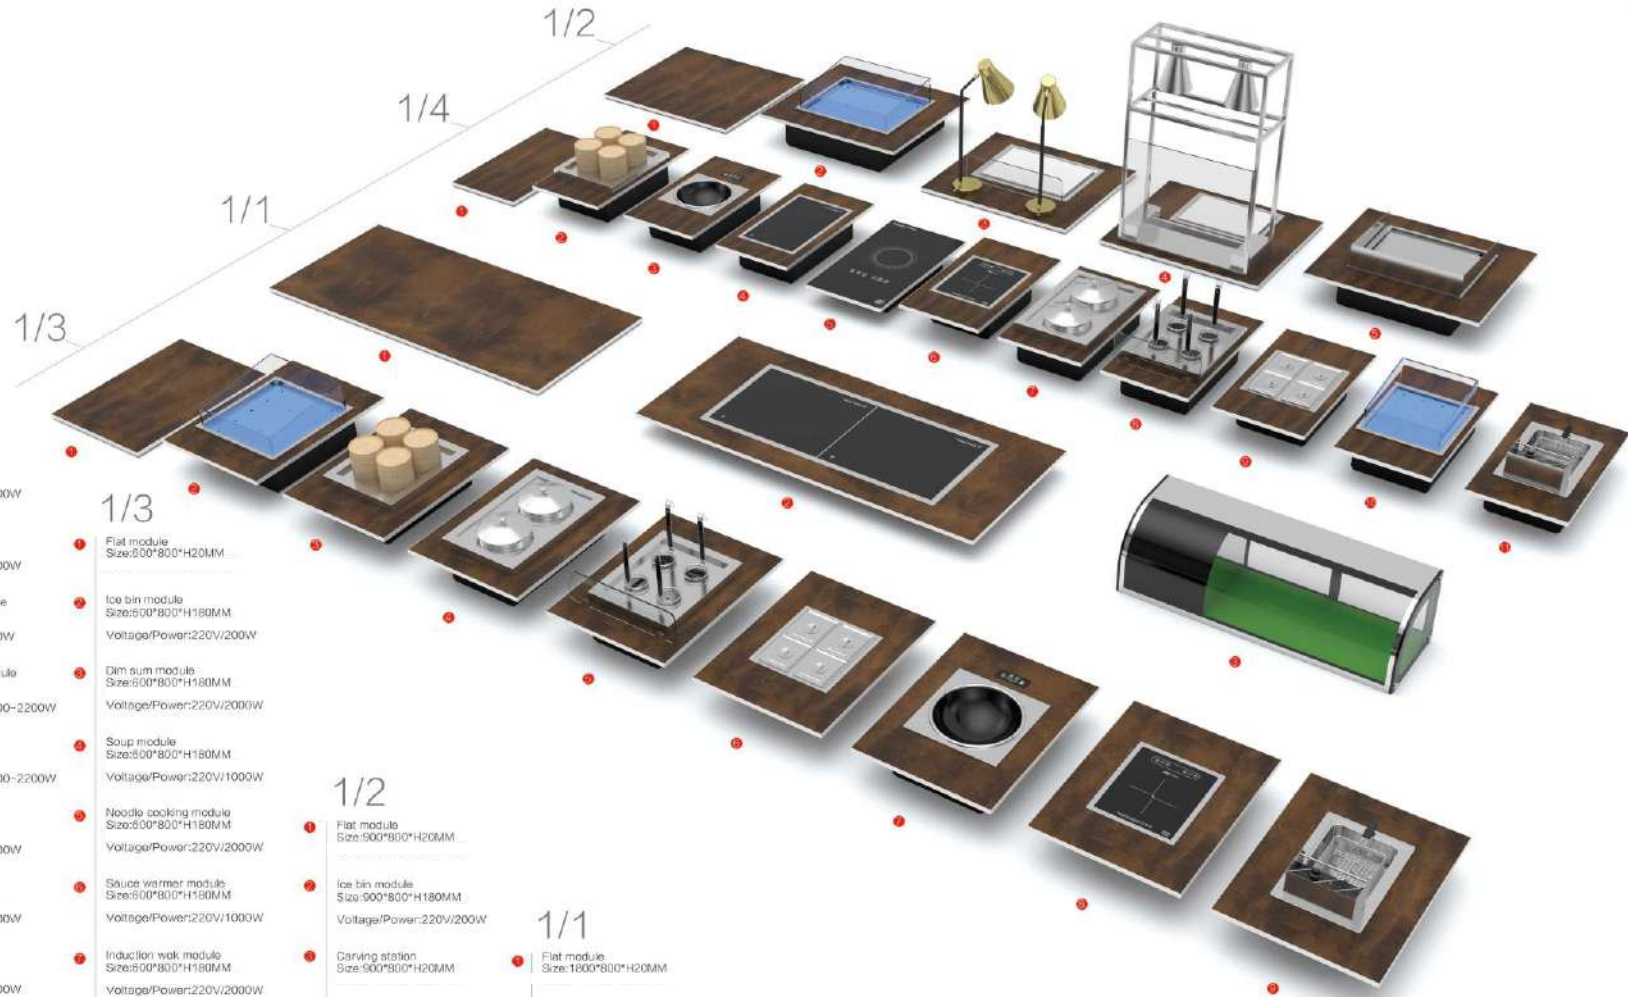

STEP 2

STEP 3

STEP 4

Folding frame
Size: 1760*750*H830MM

1/4

- Flat module
Size:450*800*H20MM
- Dim sum module
Size:450*800*H180MM
Voltage/Power:220V/2000W
- Induction wok module
Size:450*800*H180MM
Voltage/Power:220V/2000W
- Electric heat board module
Size:450*800*H180MM
Voltage/Power:220V/1500W
- Full screen induction module
Size:450*800*H180MM
Voltage/Power:220V/1000-2200W
- Induction cooker module
Size:450*800*H180MM
Voltage/Power:220V/1000-2200W
- Soup module
Size:450*800*H180MM
Voltage/Power:220V/1000W
- Noodle cooking module
Size:450*800*H180MM
Voltage/Power:220V/2000W
- Sauce warmer module
Size:450*800*H180MM
Voltage/Power:220V/1000W
- Ice bin module
Size:450*800*H180MM
Voltage/Power:220V/200W
- Electric deep frying module
Size:450*800*H180MM
Voltage/Power:220V/2500W

1/3

1/3

- Flat module
Size:600*800*H20MM
- Ice bin module
Size:600*800*H180MM
Voltage/Power:220V/200W
- Dim sum module
Size:600*800*H180MM
Voltage/Power:220V/2000W
- Soup module
Size:600*800*H180MM
Voltage/Power:220V/1000W
- Noodle cooking module
Size:600*800*H180MM
Voltage/Power:220V/2000W
- Sauce warmer module
Size:600*800*H180MM
Voltage/Power:220V/1000W
- Induction wok module
Size:600*800*H180MM
Voltage/Power:220V/2000W
- Induction cooker module
Size:600*800*H180MM
Voltage/Power:220V/1000-2200W
- Electric deep frying module
Size:600*800*H180MM
Voltage/Power:220V/2500W

1/2

- Flat module
Size:900*800*H20MM
- Ice bin module
Size:900*800*H180MM
Voltage/Power:220V/200W
- Carving station
Size:900*800*H20MM
- Roast meat station
Size:600*800*H1220MM
Voltage/Power:220V/575W
- Griddle module
Size:900*800*H180MM
Voltage/Power:220V/2000W

- Mobile bar station
Size:1800*800*H1150MM
- Flat side station
Size:800*800*H850MM
- Induction cooker side station
Size:800*800*H850MM
Voltage/Power:220V/2200W
- Plate warmer side station
Size:800*800*H850MM
Voltage/Power:220V/400W
- Ice bin side station
Size:800*800*H850MM
Voltage/Power:220V/200W