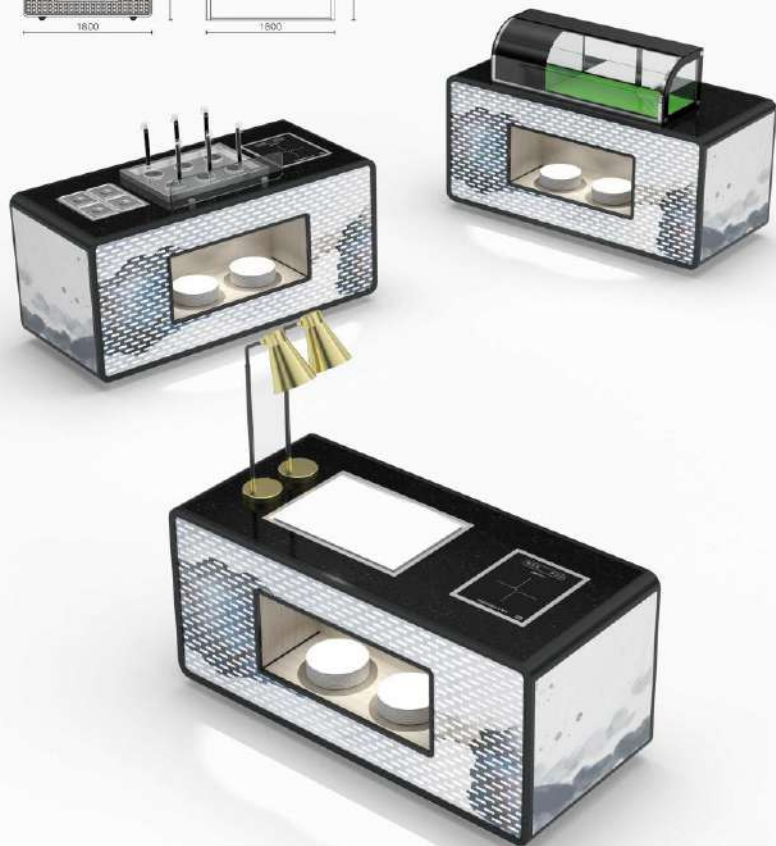

MEDITATION STYLE SERIES

Voltage/Power:220V/3825W

Voltage/Power:220V/4550W

Voltage/Power:220V/2750W

Voltage/Power:220V/3000W

Voltage/Power:220V/5200W

Voltage/Power:220V/4000W

Voltage/Power:220V/2400W

Voltage/Power:220V/1400W

Voltage/Power:220V/900W