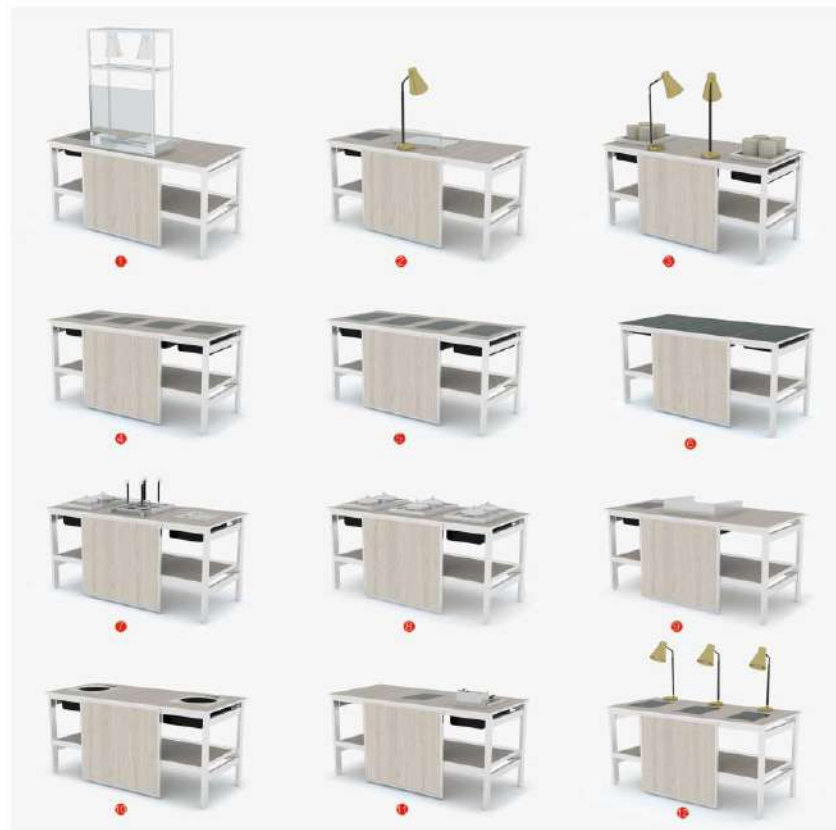

1/2

- Flat module
Size:900*800*H20MM
- Ice bin module
Size:900*800*H180MM
Voltage/Power:220V/200W
- Carving station
Size:900*800*H20MM
- Roast meat station
Size:600*800*H1220MM
Voltage/Power:220V/575W
- Griddle module
Size:900*800*H180MM
Voltage/Power:220V/2000W

1/1

- Flat module
Size:1800*800*H20MM
- Electric heat board module
Size:1800*800*H180MM
Voltage/Power:220V/600W
- Ark of sushi
Size:1200*385*H385MM
Voltage/Power:220V/500W

MODULE EQUIPMENT

Function modules can be freely and flexibly combined according to different USES.

FUNCTIONAL COLLECTION

COLD

- ❶ Flat station
Size:1800*800*H850MM
- ❷ Sushi/sashimi station
Size:1800*800*H850MM
Voltage/Power:220V/1500W
- ❸ Seafood station
Size:1800*800*H850MM
Voltage/Power:220V/1600W
- ❹ Chill plate station
Size:1800*800*H850MM
Voltage/Power:220V/600W