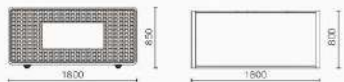

MEDITATION STYLE SERIES

Voltage/Power:220V/3825W