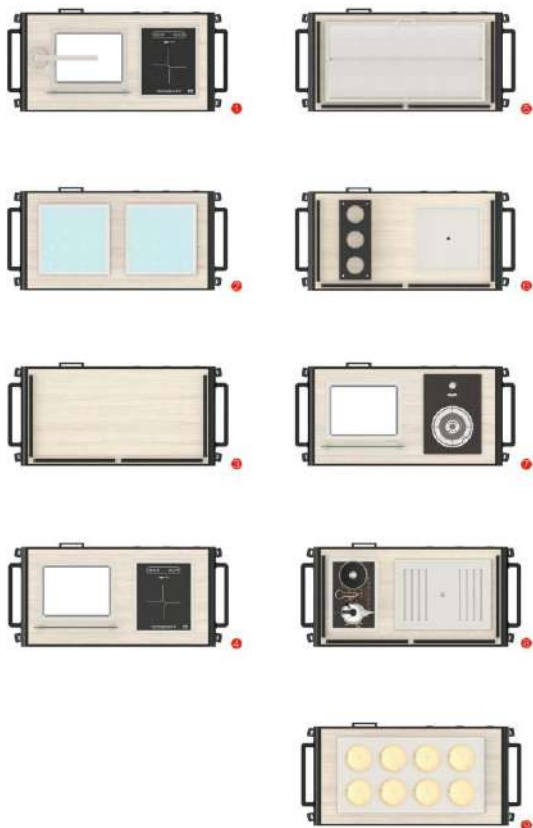

MEDITATION STYLE SERIES

- ❶ Peking duck trolley
  Size: 1100*560*H850MM
  Voltage/Power: 220V/2200W
- ❷ Seafood trolley
  Size: 1100*560*H850MM
  Voltage/Power: 220V/400W
- ❸ Service trolley
  Size: 1100*560*H850MM
- ❹ Carving trolley
  Size: 1100*560*H850MM
  Voltage/Power: 220V/2200W
- ❺ Cake trolley
  Size: 1100*560*H850MM
- ❻ Wine trolley
  Size: 1100*560*H850MM
- ❼ Gas cooking trolley
  Size: 1100*560*H850MM
  Voltage/Power: 220V/4100W
- ❽ Tea trolley
  Size: 1100*560*H850MM
  Voltage/Power: 220V/1200W
- ❾ Chinese dim sum trolley
  Size: 1100*560*H850MM
  Voltage/Power: 220V/2000W

ZEN MEDITATION
CALM CAREFREE