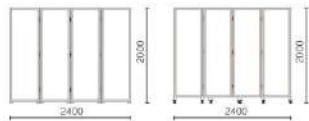

Optionally install caster for use