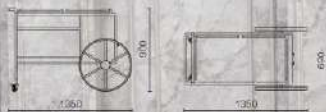

Panel trolley dust cover
Code:TKING-ST.01.11

Module trolley
Size:1205*705*H1380MM

Configuration: safe bandage,
anticollision device, each trolley
can carry 4 group modules.

Module trolley dust cover

EUROPEAN STYLE SERIES