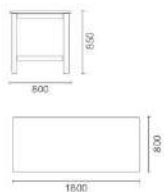

FRONT BAFFLE COLLECTION

1/2 Front baffle
Size: 900*20*H800MM

1/3 Front baffle
Size: 600*20*H800MM

1/4 Front baffle
Size: 450*20*H800MM

SIDE PANELS

Side panels
Size: 760*20*H800MM

THE MODULE COLLECTION

1/1 Module
Size: 1800*800*H20MM

1/2

- Flat module
Size:900*800*H20MM
- Ice bin module
Size:900*800*H180MM
Voltage/Power:220V/200W
- Carving station
Size:900*800*H20MM
- Roast meat station
Size:600*800*H1220MM
Voltage/Power:220V/575W
- Griddle module
Size:900*800*H180MM
Voltage/Power:220V/2000W

1/1

- Flat module
Size:1800*800*H20MM
- Electric heat board module
Size:1800*800*H180MM
Voltage/Power:220V/600W
- Ark of sushi
Size:1200*385*H385MM
Voltage/Power:220V/500W

MODULE EQUIPMENT

Function modules can be freely and flexibly combined according to different USES.

FUNCTIONAL COLLECTION

COLD

- ❶ Flat station
Size:1800*800*H850MM
- ❷ Sushi/sashimi station
Size:1800*800*H850MM
Voltage/Power:220V/1500W
- ❸ Seafood station
Size:1800*800*H850MM
Voltage/Power:220V/1600W
- ❹ Chill plate station
Size:1800*800*H850MM
Voltage/Power:220V/600W