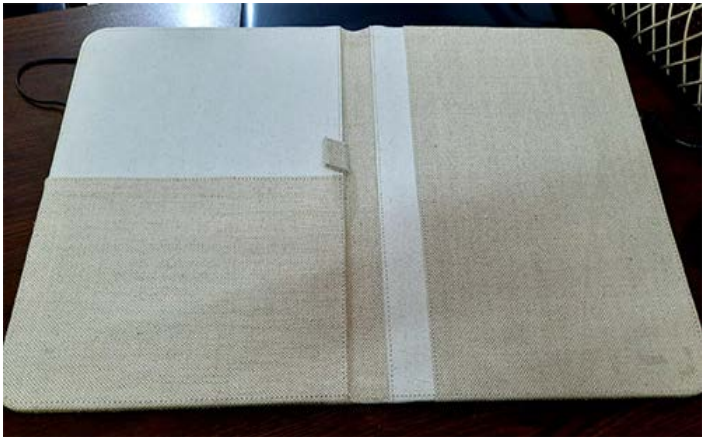

Jute Accessories

File