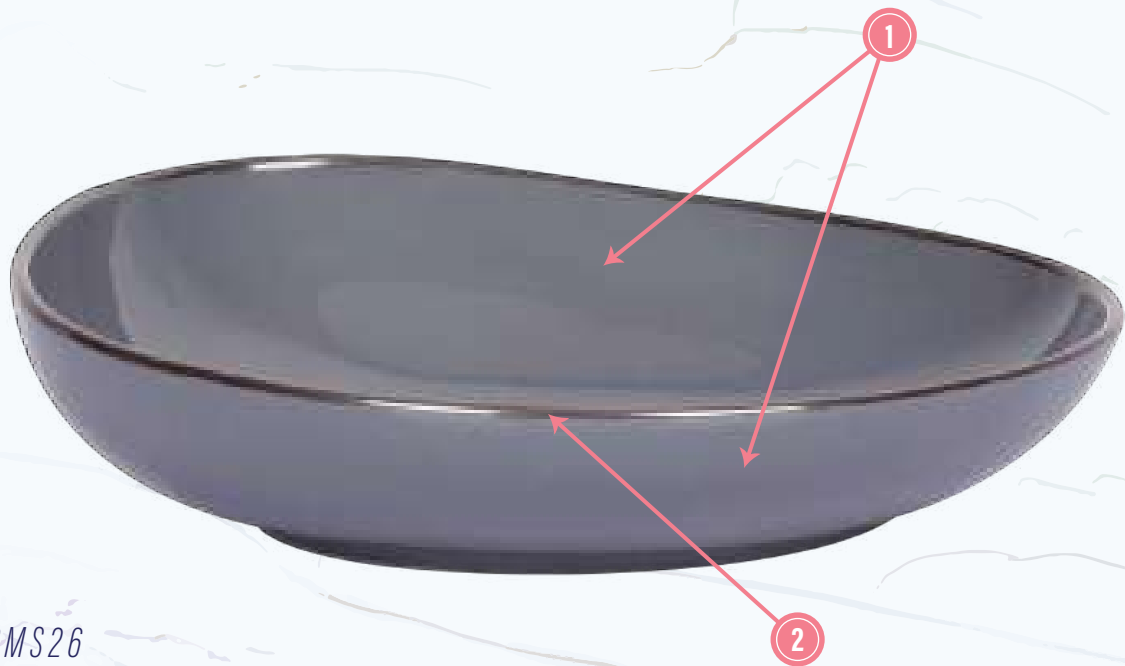

01. CGMS26

02. MBTC3A LINE