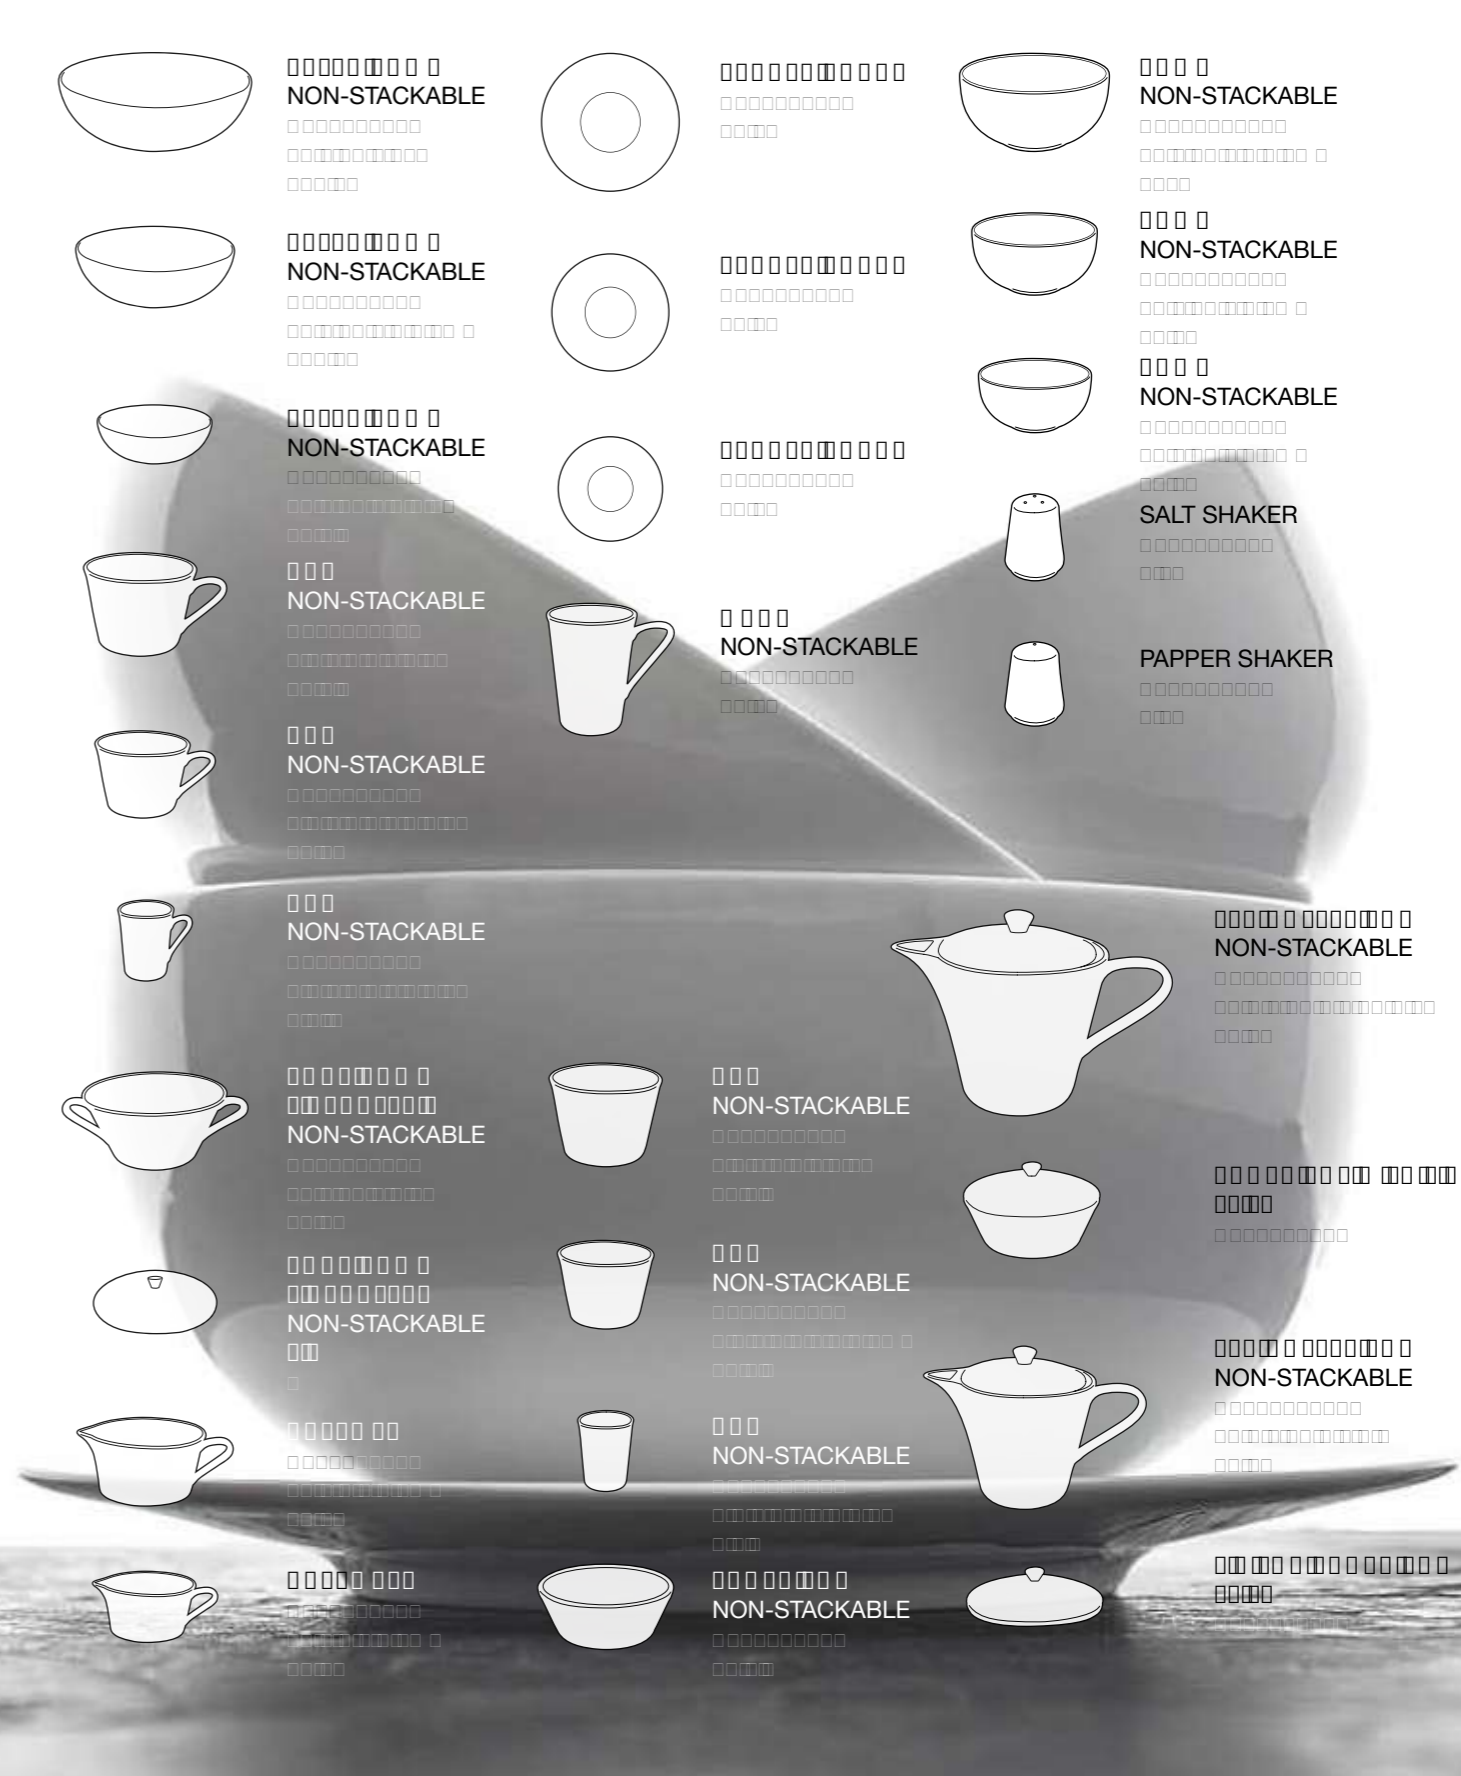

NON-STACKABLE

NON-STACKABLE

NON-STACKABLE

NON-STACKABLE

NON-STACKABLE

NON-STACKABLE

SALT SHAKER

PAPPER SHAKER

NON-STACKABLE

NON-STACKABLE

NON-STACKABLE

NON-STACKABLE

The delicately embossed patterns are crafted to perfection as per the global standards in aesthetic and design, making each range an inspiration that embodies timeless elegance.