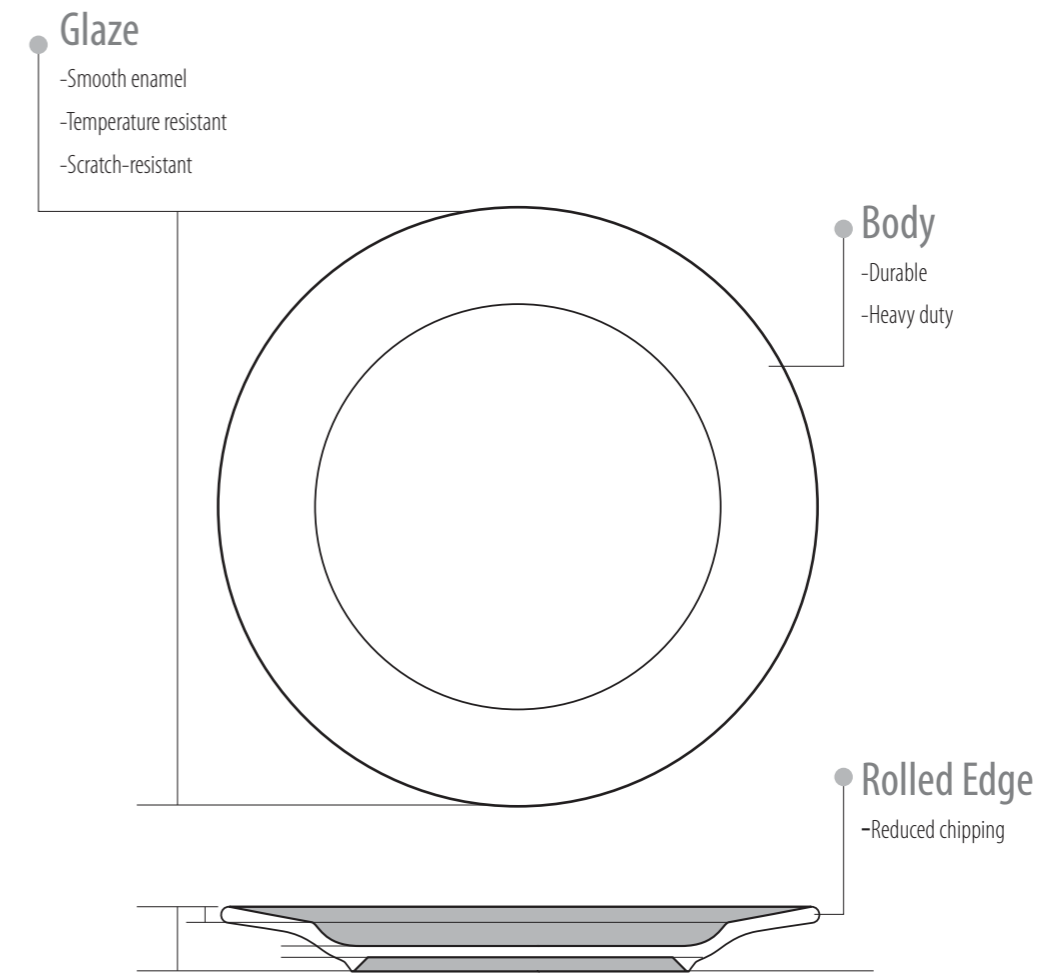

product characteristics

All of these world class combinations empower Star Porcelain to stand out as a high-end, robust and professionally designed porcelain tableware brand of global standards.

At a glance, the products of Star Porcelain are eye-catching and we are sure to augment the food presentation in any significant occasion.