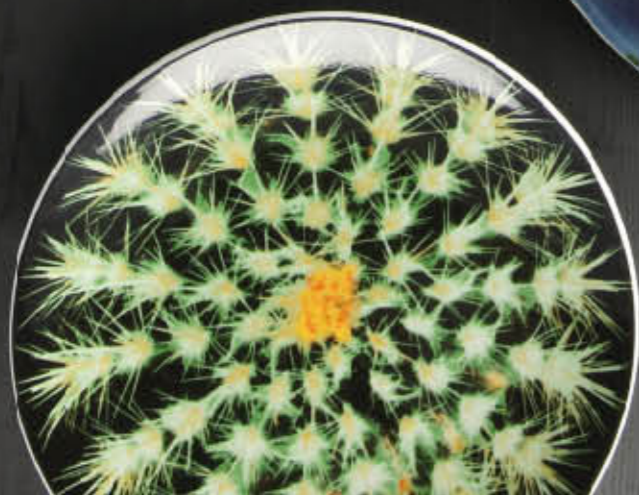

WEISSESTAL | STAR
porcelain

Dinner plate 28,5 cm

Deep plate 22 cm

Dessert plate 22,5 cm

Coffee cup & scr

Dinner & deep plate

Dinner & deep plate

Natura Black