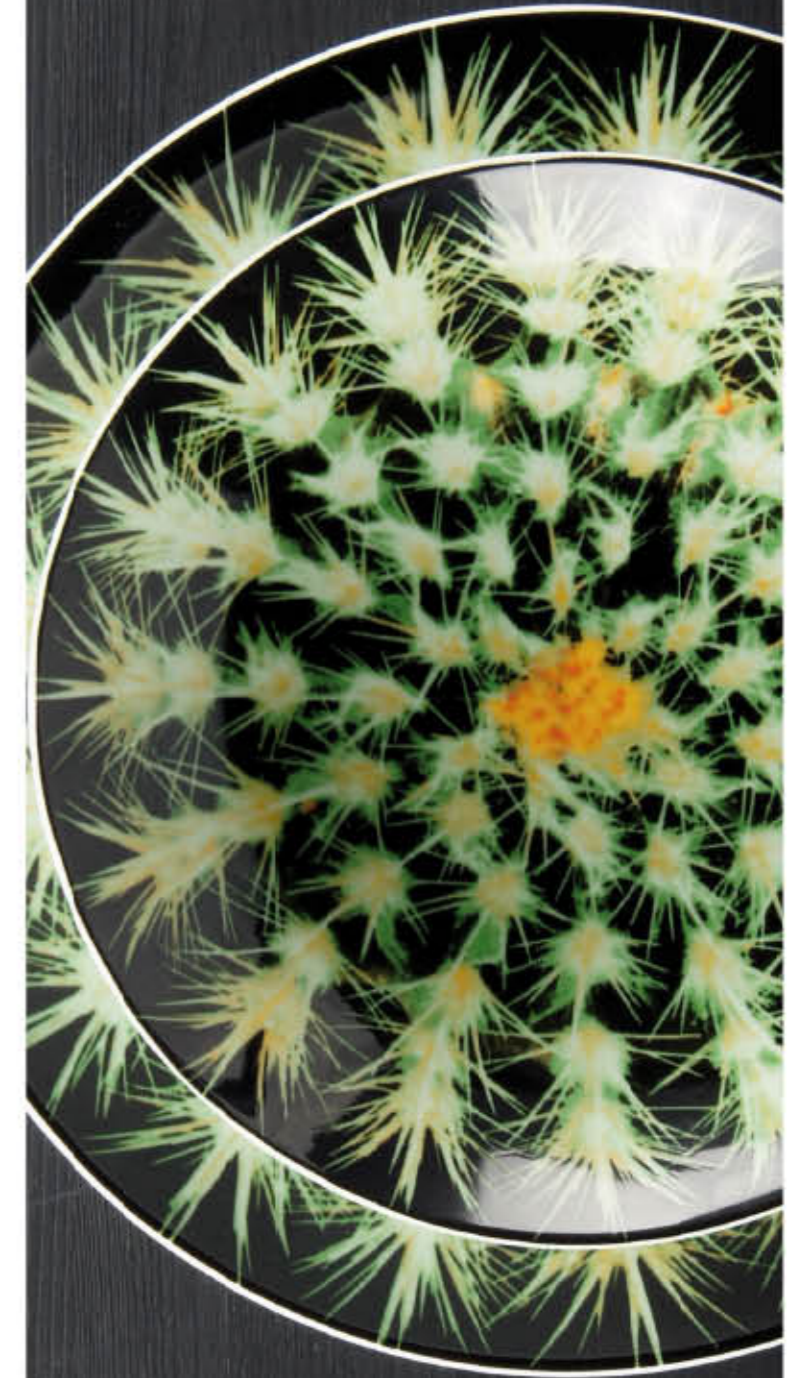

WEISSESTAL | STAR
porcelain

Dinner plate 28,5 cm

Deep plate 22 cm

Dessert plate 22,5 cm

Coffee cup & scr

Dinner & deep plate

Dinner & deep plate

Natura Black