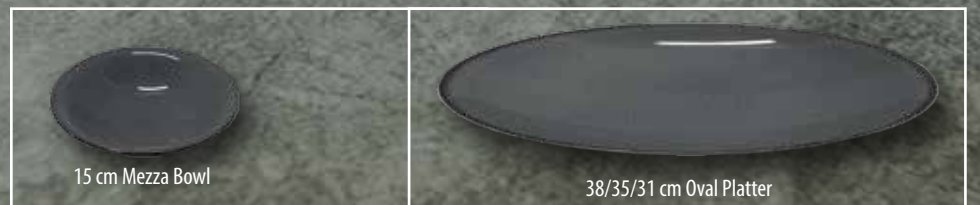

shape
active coupe

31 cm Dinner Plate

28 cm Dinner Plate

25 cm Dinner Plate

22 cm Salad Plate

17 cm Dessert Plate

15 cm Side Plate

28 cm Deep Plate

25 cm Deep Plate

22 cm Deep Plate

20 cm Deep Plate

15 cm Deep Plate

17 cm Mezza Bowl

15 cm Mezza Bowl

38/35/31 cm Oval Platter

shape
active coupe

31 cm Dinner Plate

28 cm Dinner Plate

25 cm Dinner Plate

22 cm Salad Plate

17 cm Dessert Plate

15 cm Side Plate

28 cm Deep Plate

25 cm Deep Plate

22 cm Deep Plate

20 cm Deep Plate

15 cm Deep Plate

17 cm Mezza Bowl

15 cm Mezza Bowl

38/35/31 cm Oval Platter

colour re-active glaze collection

- javail cinamon
- code # DUET101 (EPBL6+IBEG15)