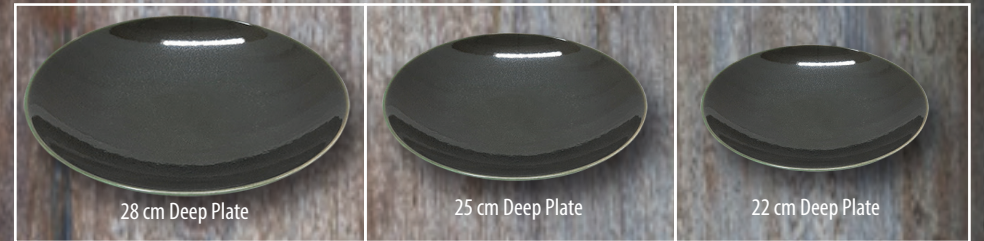

15 cm Side Plate

28 cm Deep Plate

25 cm Deep Plate

22 cm Deep Plate

20 cm Deep Plate

15 cm Deep Plate

17 cm Mezza Bowl

15 cm Mezza Bowl

# colour re-active glaze collection

- cyan cinder,
- code # MMIST18 (BGCG14+MBTCS1)

shape  
active coupe

31 cm Dinner Plate

28 cm Dinner Plate

25 cm Dinner Plate

22 cm Salad Plate

17 cm Dessert Plate