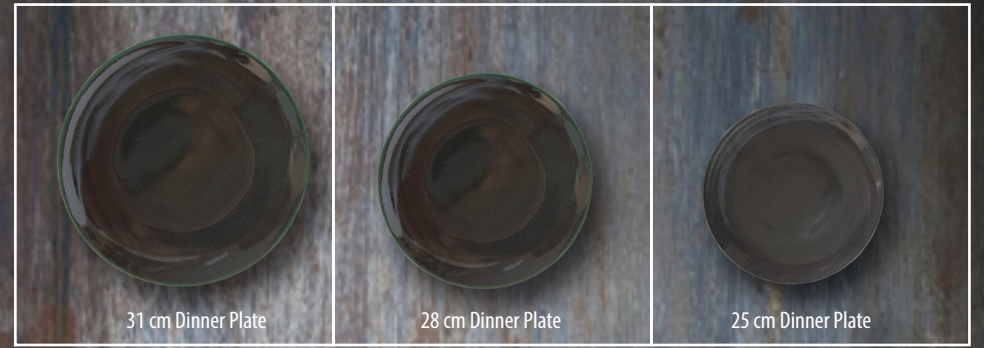

15 cm Side Plate

28 cm Deep Plate

25 cm Deep Plate

22 cm Deep Plate

20 cm Deep Plate

15 cm Deep Plate

17 cm Mezza Bowl

15 cm Mezza Bowl

38/35/31 cm Oval Platter

shape  
active coupe

colour re-active glaze collection

- canary cinder
- code # MMIST17 (PTP7+MBTCS1)

# colour re-active glaze collection

- cyan cinder,
- code # MMIST18 (BGCG14+MBTCS1)

shape  
active coupe

31 cm Dinner Plate

28 cm Dinner Plate

25 cm Dinner Plate

22 cm Salad Plate

17 cm Dessert Plate